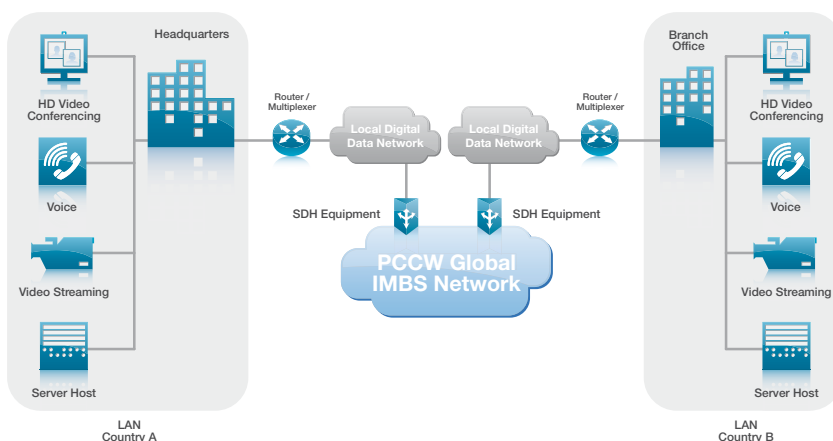

International Managed Bandwidth Services

Stay connected with the rest of the world at all times, with PCCW Global's International Managed Bandwidth Services (IMBS).

IMBS is an end-to-end managed bandwidth service that provides customers with dedicated pure Layer-1 international data bandwidth for various types of real-time and mission-critical applications including data, voice and video.

Key benefits to your business

- Cross-border connections for every network topology and bandwidth need
- Exclusive dedicated end-to-end links to prevent hacker attacks
- Protocol transparency with minimal transmission delay, supporting the most demanding client-server applications
- Wide selection of bandwidth and interface options for seamless integration
- International Ethernet Private Line Service (IEPL) (enhanced IMBS) offers flexible bandwidth subscription and speedy circuit upgrade in selected countries
- Extensive global coverage in over 150 countries around the world

Network diagram